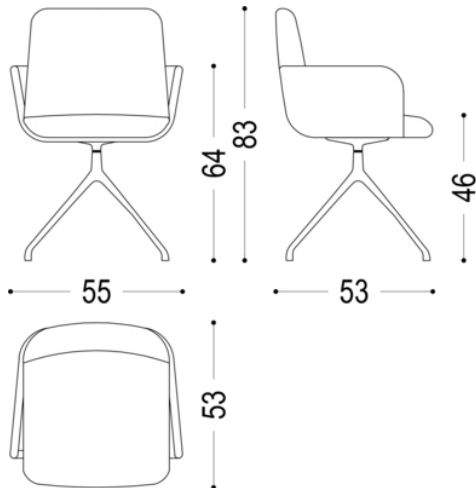

Materia Soft Arm Chair

SKU: RIMO20-401-Materia Soft Arm Chair

Chair with enveloping structure made of polyurethane, whose backrest and seat are covered with leather or fabric with visible stitching. Revolving aluminium base.